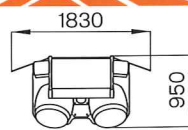

#### SPEC

Dimensions : W1830 × D950 × H2300(mm)

Weight : 210kg

Power Consumption : 230W

1/100 (Floor Plan)

※This product is in development. Specifications may be changed without notice.

Distributor

**BANDAI NAMCO Games Inc.**